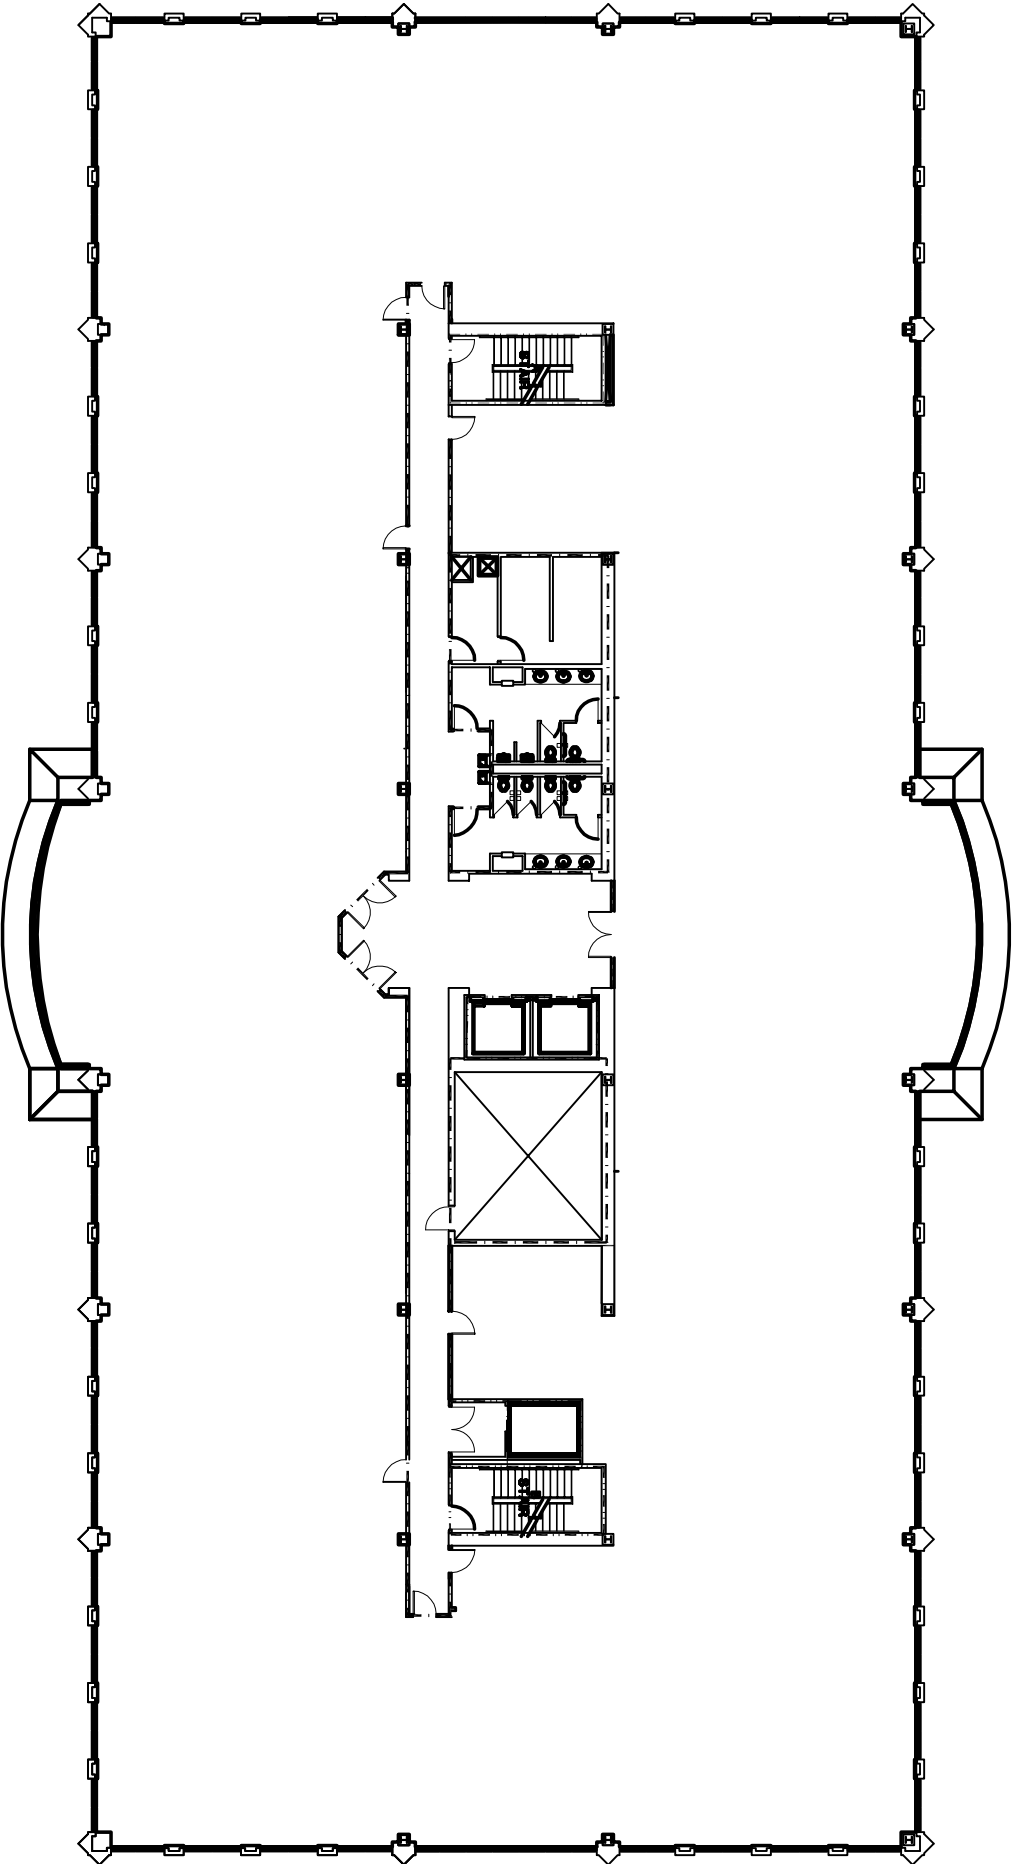

SPECTRUM PROPERTIES
WE DEVELOP RELATIONSHIPS

Phone: 919-832-0768
Fax: 919-832-1924
www.spectrum-properties.com

COLONNADE II

FOURTH FLOOR

FLOOR PLAN

Phillips

Architecture, PA

1110 Navaho Drive
Suite 800
Raleigh, NC 27609
919.878.1660
FAX: 919.878.4432