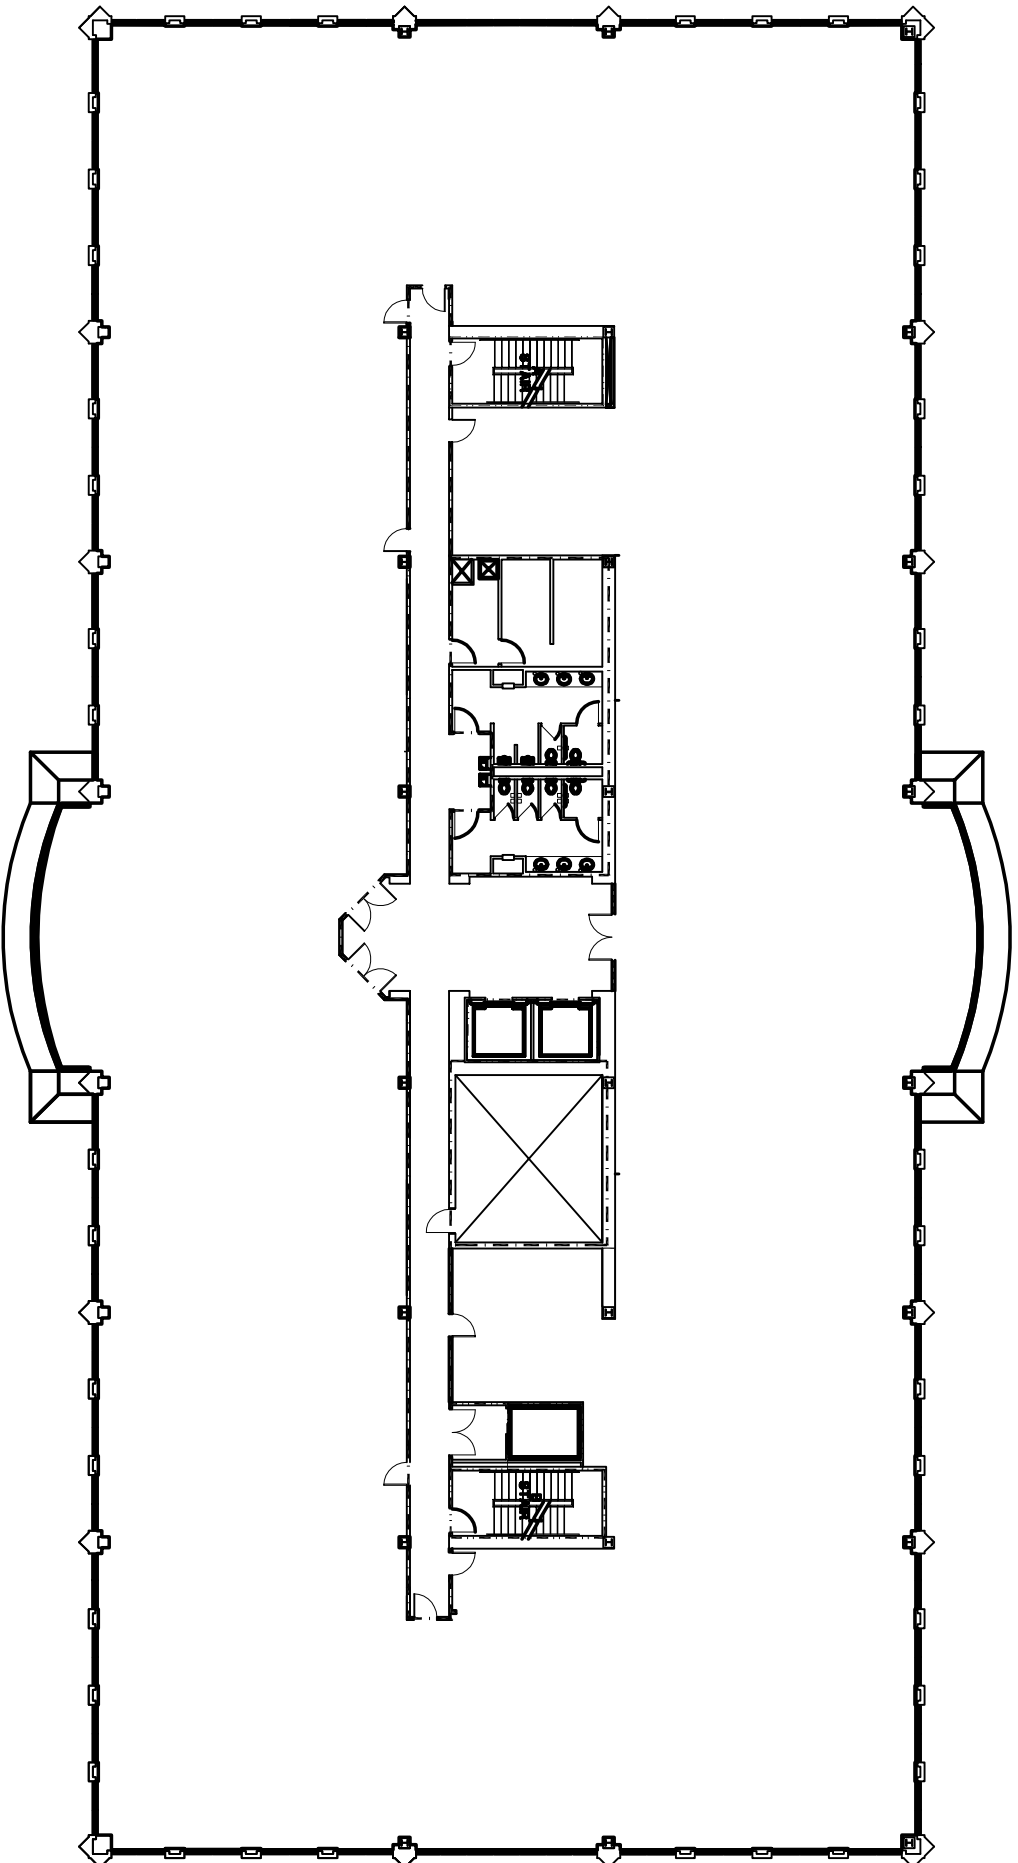

SPECTRUM PROPERTIES
WE DEVELOP RELATIONSHIPS

Phone: 919-832-0768
Fax: 919-832-1924
www.spectrum-properties.com

COLONNADE II

FIFTH FLOOR

FLOOR PLAN

Phillips
Architecture, PA

1110 Navaho Drive
Suite 800
Raleigh, NC 27609
919.878.1660
FAX: 919.878.4432