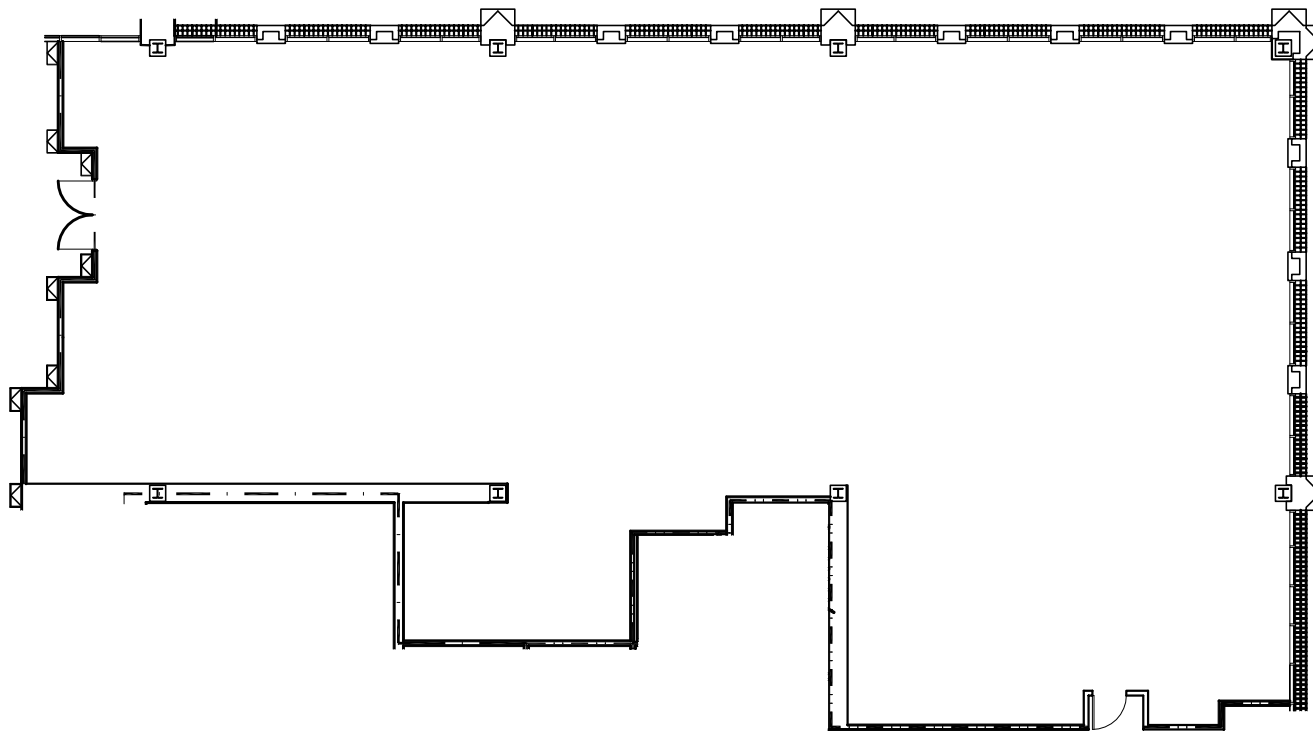

KEY PLAN
6,313 RSF

DATE: 12/1/08
SCALE: NTS

SPECTRUM PROPERTIES
WE DEVELOP RELATIONSHIPS

Phone: 919-832-0768
Fax: 919-832-1924
www.spectrum-properties.com

COLONNADE II

FIRST FLOOR

**FLOOR
PLAN**

**Phillips
Architecture, PA**